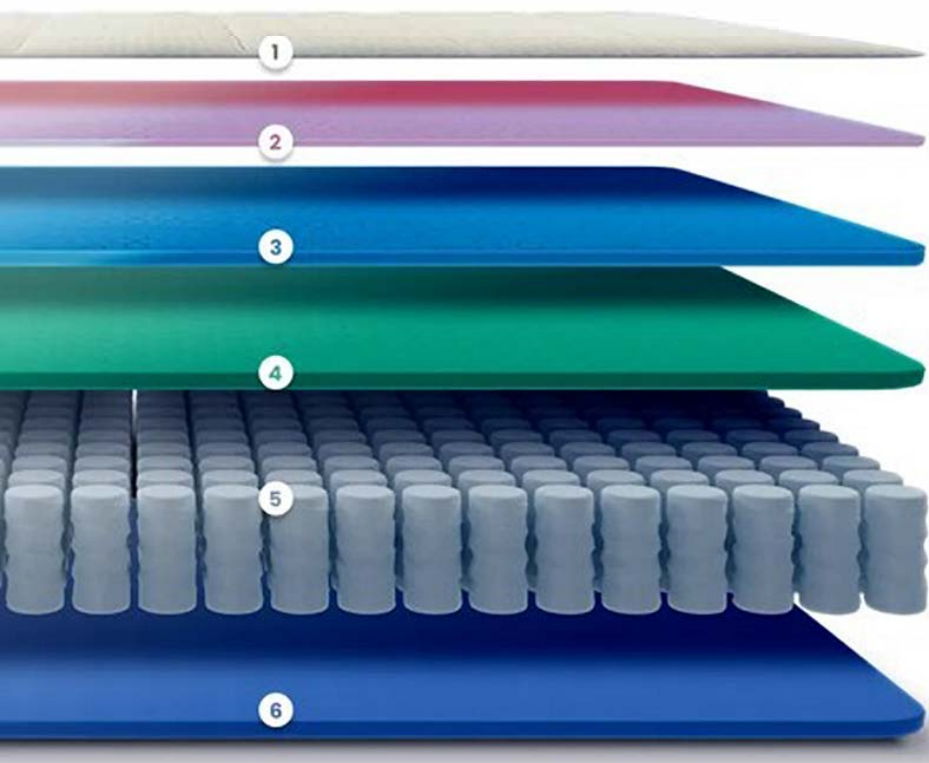

PREMIER

Luxury Firm

1 6.5 10

CRAFTED WITH PREMIUM MATERIALS

- 1 **LUXURY CASHMERE-BLEND COVER**
Thoughtfully-stitched Mongolian cashmere begin your luxurious sleep immersion with a soft tactile experience.
- 2 **EURO TOP CRADLE LAYER**
1 inch of high-loft memory foam gently cradles you to sleep.
- 3 **EURO TOP SUPPORT LAYER**
1 inch of soft foam supports the layers above thus completes you extra plush Euro top.
- 4 **PRESSURE-RELIEF COMFORT LAYER**
A luxe 2.5 inches of gently contouring memory foam targets where you need support the most. Supportive foam ensures every other layer performs better.
- 5 **LOW MOTION-TRANSFER SUPPORT LAYER**
1 inch of thoughtfully-placed supportive foam ensures every other layer performs better.
- 6 **TARGETED-SUPPORT COIL LAYER**
8.5 inches of individually wrapped coils promotes airflow to reduce motion transfer and flex to support your curves and contours.