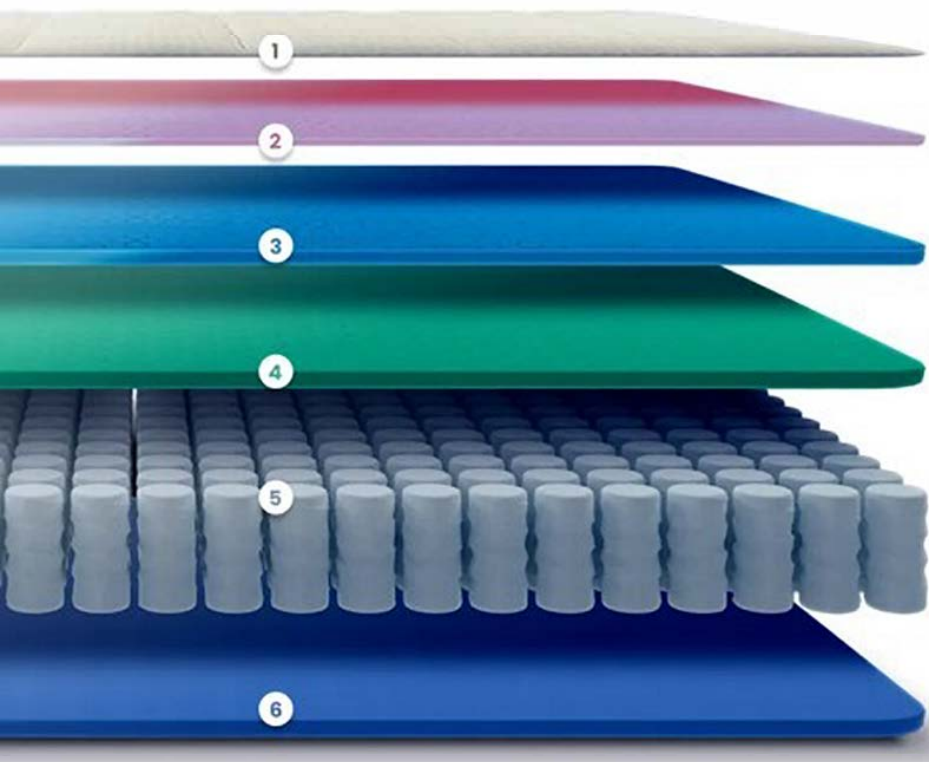

PREMIER

Luxury Firm

1 6.5 10

CRAFTED WITH PREMIUM MATERIALS

- 1 LUXURY CASHMERE-BLEND COVER
Thoughtfully-stitched Mongolian cashmere begin your luxurious sleep immersion with a soft tactile experience.
- 2 EURO TOP CRADLE LAYER
1 inch of high-loft memory foam gently cradles you to sleep.
- 3 EURO TOP SUPPORT LAYER
1 inch of soft foam supports the layers above thus completes you extra plush Euro top.
- 4 PRESSURE-RELIEF COMFORT LAYER
A luxe 2.5 inches of gently contouring memory foam targets where you need support the most. Supportive foam ensures every other layer performs better.
- 5 LOW MOTION-TRANSFER SUPPORT LAYER
1 inch of thoughtfully-placed supportive foam ensures every other layer performs better.
- 6 TARGETED-SUPPORT COIL LAYER
8.5 inches of individually wrapped coils promotes airflow to reduce motion transfer and flex to support your curves and contours.